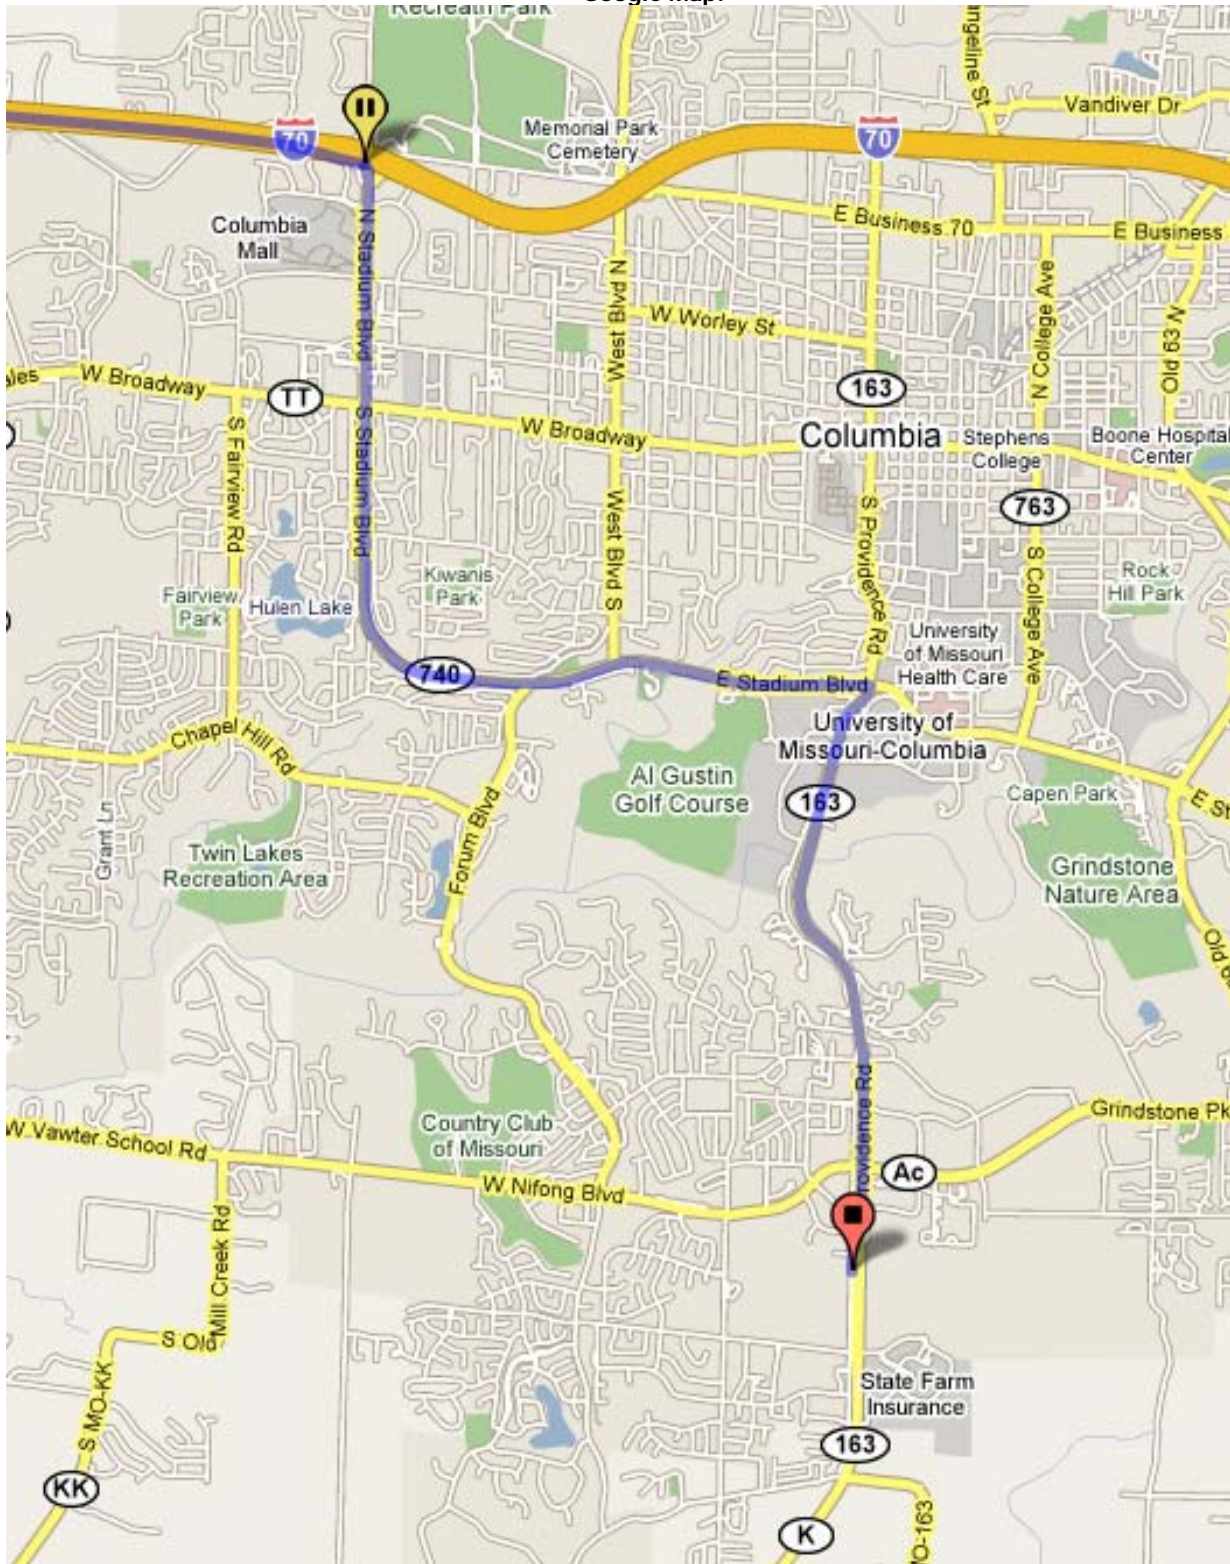

Google Map:

**Highway 70 from the West:**

Exit at the Stadium Boulevard Exit, turning right (south) onto Stadium.

Stadium to Providence Road

Right onto Providence (south) until you see Sophia's Restaurant (on your right), exit right onto outer road, turn left (south); Career Center next building after Angelo's Restaurant.

Google Map:

### Highway 63 from the South:

Highway 63 north to AC/Grindstone Exit

Left onto Grindstone Parkway to Providence Road

Left onto Providence (south) until you see Sophia's Restaurant (on your right), exit right onto outer road, turn left (south); Career Center next building after Angelo's Restaurant.