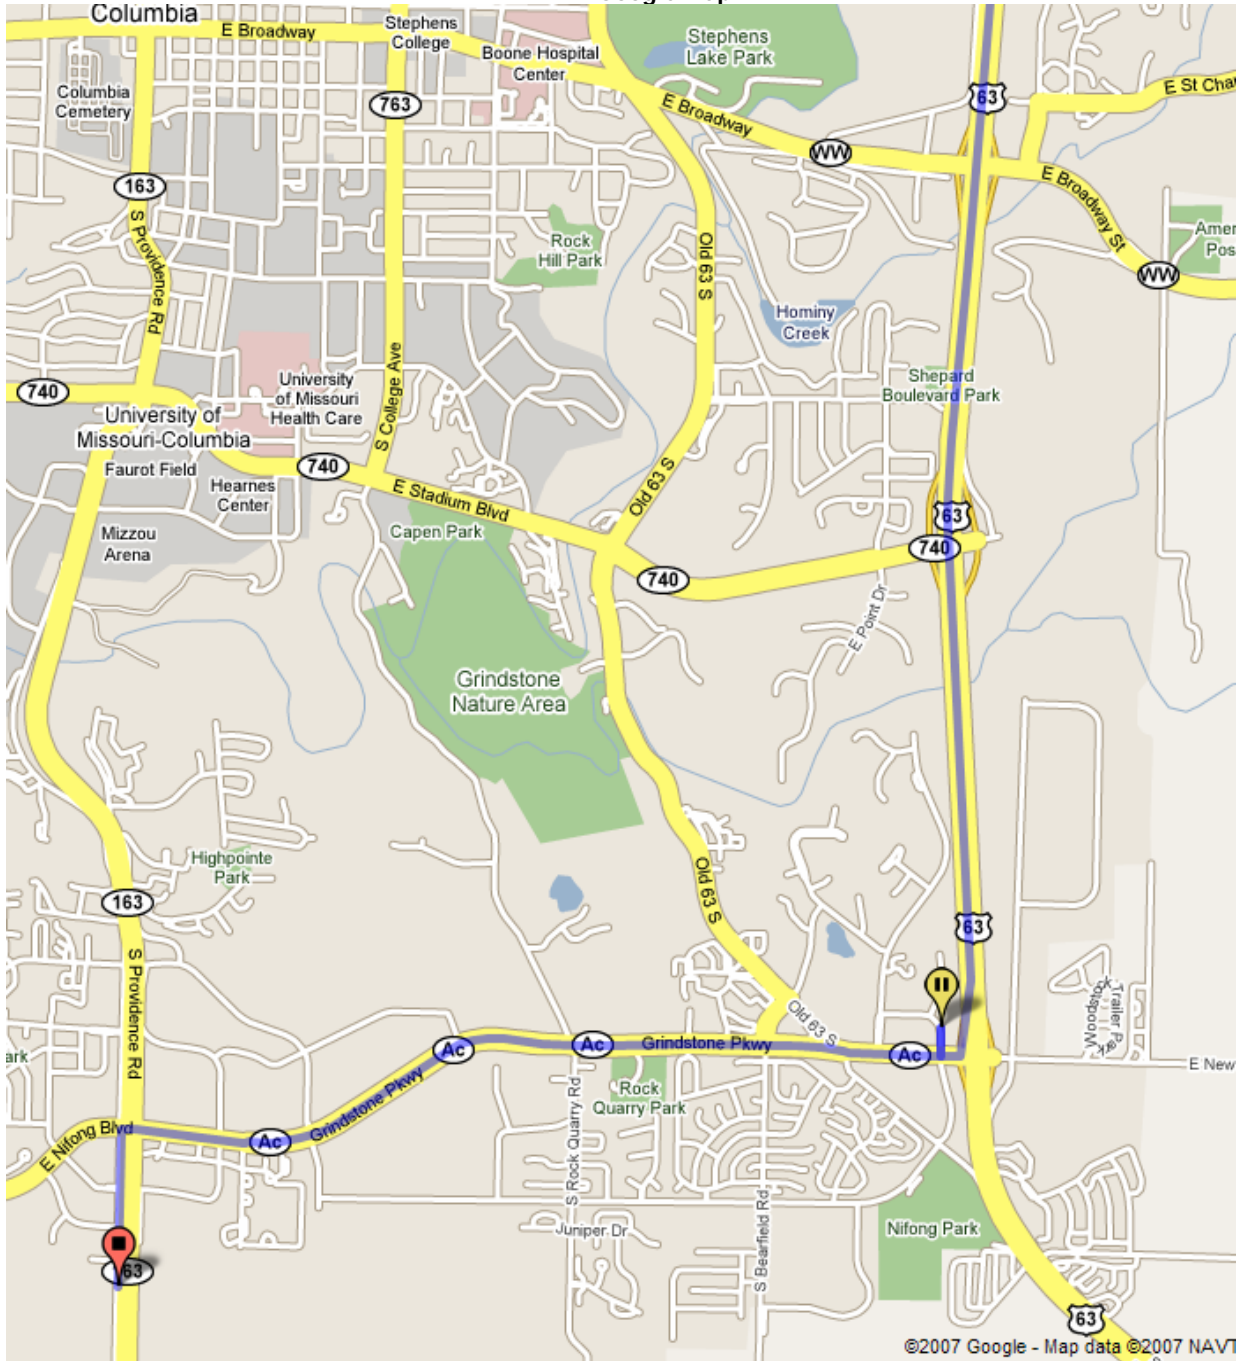

Columbia Area Career Center  
4203 S Providence  
Columbia, MO 650203

**Parking:**

Visitors may park in the front of the Career Center, sign Guest Register at reception window. If attending day long meeting, and no space available in visitor parking, you may need a "guest pass" for vehicle to park as directed.

**Highway 70 from the East:**

Highway 63 south to AC/Grindstone Exit

Right onto Grindstone Parkway to Providence Road

Left onto Providence (south) until you see Sophia's Restaurant (on your right), exit right onto outer road, turn left (south); Career Center next building after Angelo's Restaurant.

Google Map:

**Highway 70 from the West:**

Exit at the Stadium Boulevard Exit, turning right (south) onto Stadium.

Stadium to Providence Road

Right onto Providence (south) until you see Sophia's Restaurant (on your right), exit right onto outer road, turn left (south); Career Center next building after Angelo's Restaurant.

Google Map: